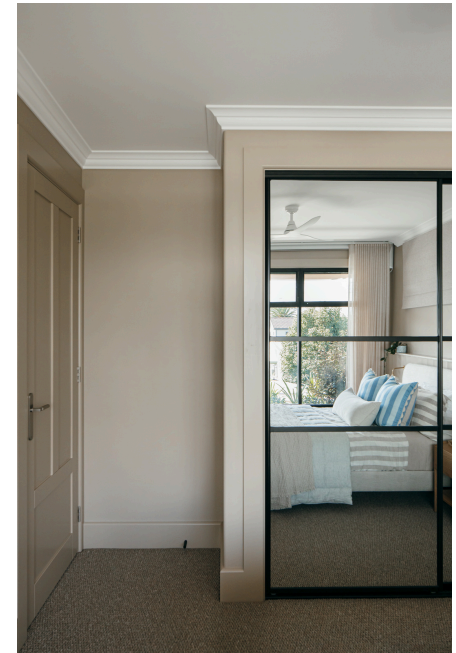

Fan & Lighting

360 Fans Spitfire DC 52" 3 Blade DC Ceiling Fan & Remote Control, White/Natural
Trend 10 watt LED downlights
Clipsal Iconic light switches
Ducted Airconditioning by Samsung

Artwork

'Aquatic Transmissions' original artwork by Saltwater Woman.
Limited Edition Prints available at KK Homewares