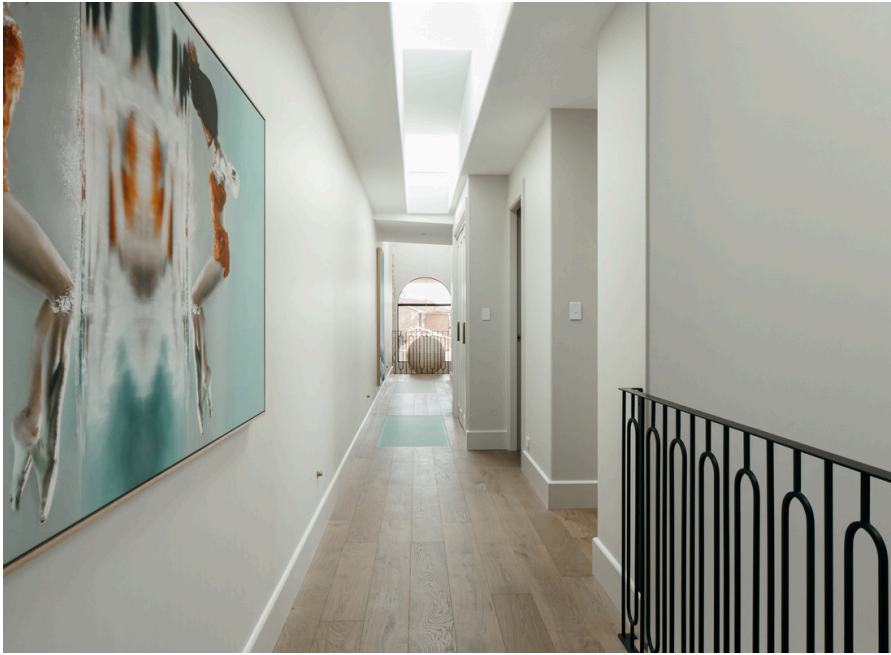

Office Artwork

'Bateau Bay 1' original artwork by Lil Rose Art

'Nowhere to Be' by Lucinda Jones

'Surf Check' by Mario Stefanelli, Olive et Oriel 110x110